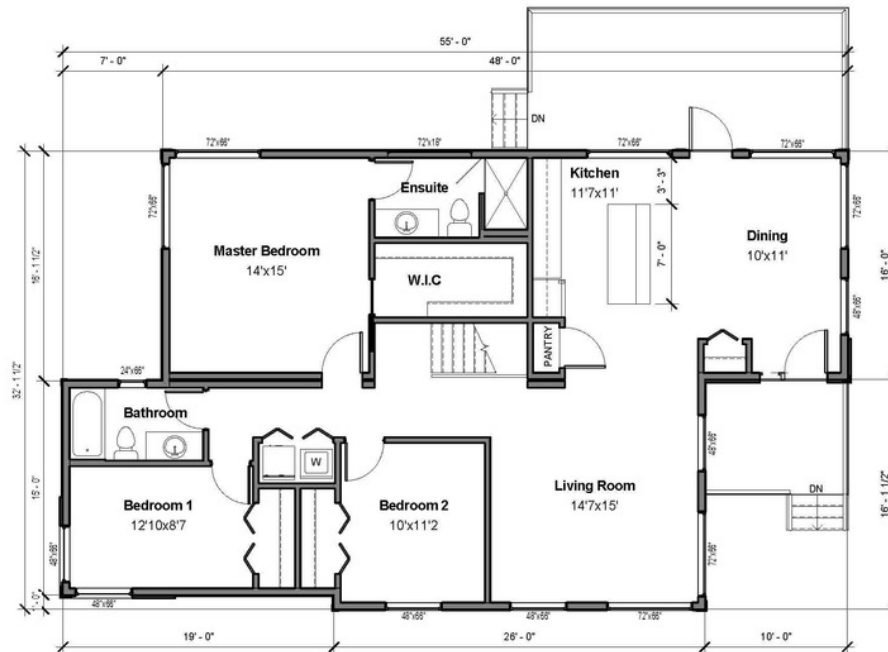

DESIGNER
SERIES
by spitfire

WIDTH	55	DEPTH	32
BEDS	03	BATHS	02
SQ.FT.		1475	

DESCRIPTION

All three versions of the Hawkswood offer a stunning sweep of windows, and a deep entry porch that welcome you into your space. The galley kitchen is a modern space to enjoy that shares an open yet separate L shape with the living and dining spaces. A luxurious master suite and two well sized bedrooms & bathrooms as well as a main floor laundry in a well thought out family plan.

Hawkswood 1.0

Area: 1475sf