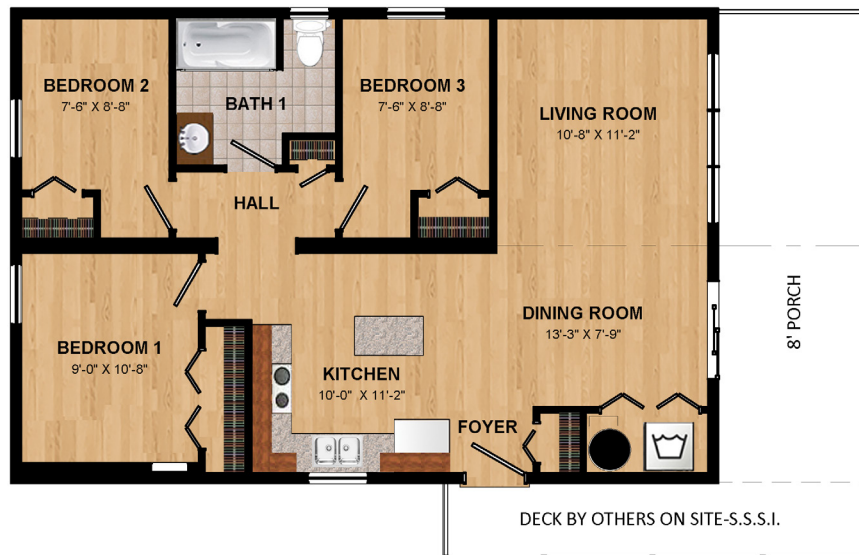

Water's Edge Cottage

Kent Homes

WIDTH **24** LENGTH **36**

BEDS **03** BATHS **01**

SQ.FT. **1056**

DESCRIPTION

The Water's Edge conjures up a world filled with happy cottage days, with its lovely exterior and big wrap around porch. The front brings in the light with patio doors and a big picture window. There's an open concept living and dining room to take in nature's views. Turn the corner to the big kitchen with island and handy side door access including foyer with closet. Three bedrooms wrapped around a central bathroom means there's plenty of space for all to come and enjoy. Laundry is tucked away in a quiet corner.

Add to that, the the joy of comfort, craftsmanship and quality in your energy efficient Water's Edge Kent Home.

*COLOURS SHOWN IN FLOORPLAN MAY NOT BE EXACT, CHECK SPEC LIST FOR ACTUAL FINISHES