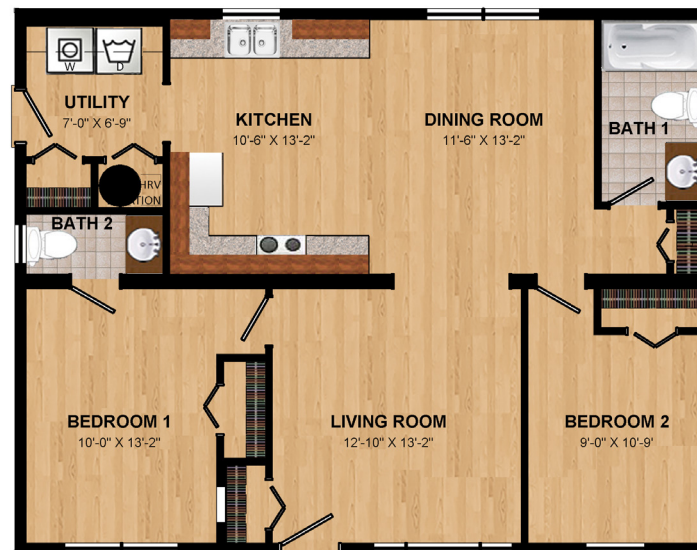

# Grove Cottage

Kent  Homes

WIDTH **28** LENGTH **36**

BEDS **02** BATHS **02**

SQ.FT. **1008**

## DESCRIPTION

The Rowan has its own unique cottage appeal with its pretty covered front porch and front sliding patio doors. Inside and around the corner is a big kitchen nook with an over-the-sink window and handy side door entry. The central space is an open living room and dining room with some interesting angles. Two nice sized bedrooms are tucked at the back.

The three piece bathroom is easily accessible to all. Bask in comfort, craftsmanship and quality in your low maintenance, energy efficient Rowan Kent Home.

\*COLOURS SHOWN IN FLOORPLAN MAY NOT BE EXACT, CHECK SPEC LIST FOR ACTUAL FINISHES