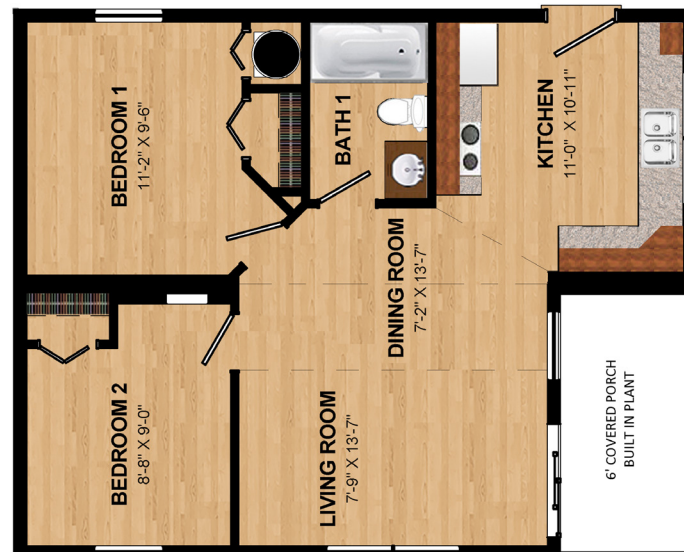

Rowan Cottage

Kent Homes

WIDTH	24	LENGTH	24
BEDS	02	BATHS	01
SQ.FT.		720	

DESCRIPTION

The Rowan has its own unique cottage appeal with its pretty covered front porch and front sliding patio doors. Inside and around the corner is a big kitchen nook with an over-the-sink window and handy side door entry. The central space is an open living room and dining room with some interesting angles. Two nice sized bedrooms are tucked at the back.

The three piece bathroom is easily accessible to all. Bask in comfort, craftsmanship and quality in your low maintenance, energy efficient Rowan Kent Home.

*COLOURS SHOWN IN FLOORPLAN MAY NOT BE EXACT, CHECK SPEC LIST FOR ACTUAL FINISHES